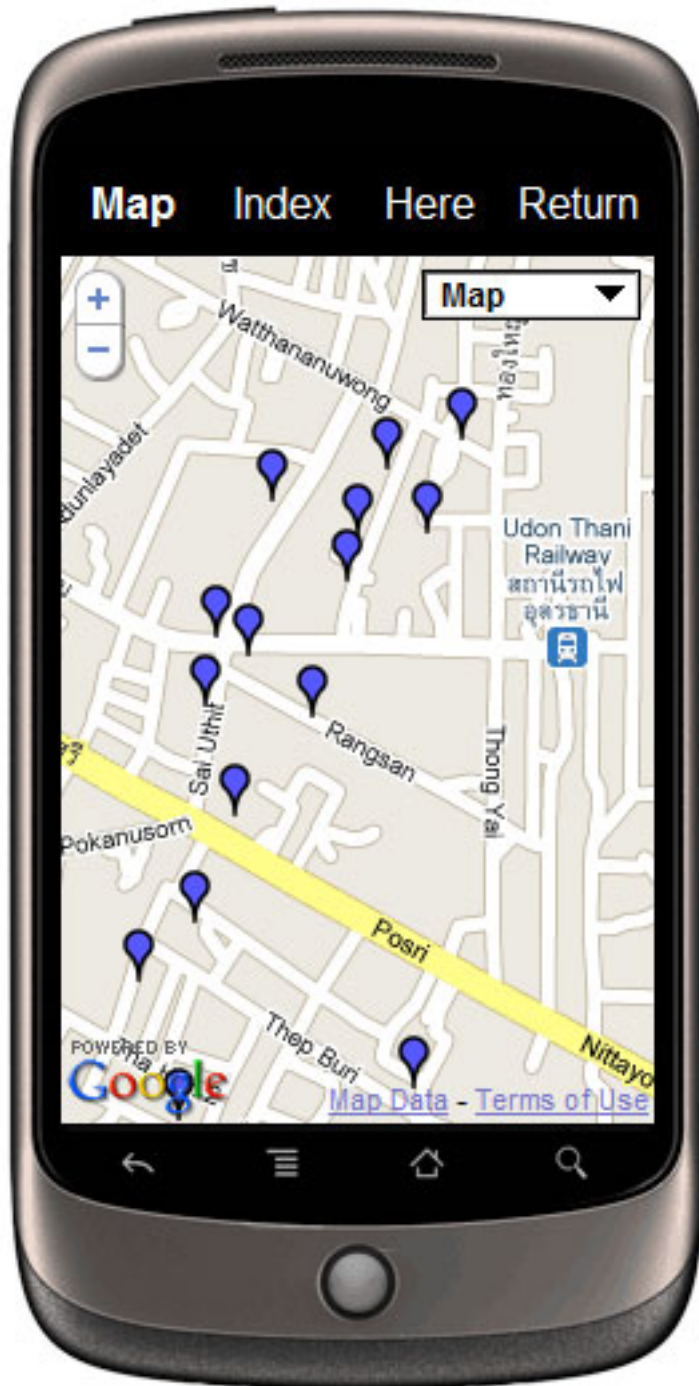

Udon Maps on your mobile:

Udon Thani Mapped Out - For Mobile Phones

Compatible with all the latest phones i.e. iPhone, Android etc

Maps will be updated on a regular basis via your saved links.

1. Accommodation Map [Click Here](#)
2. Transportation [Map \(Mobile version not available yet\) PC version](#)
3. Real Estate & Housing Developments [Click Here](#)
4. Restaurants/Eating Out [Map](#)
5. Municipal/Major Utilities [Map](#)
6. Hospitals & Clinics [Click Here](#)
7. Swimming Pools [Map](#)
8. Tourist Attractions [Map](#)
9. Nightlife Map (Mobile version not available yet) PC version [Click Here](#)